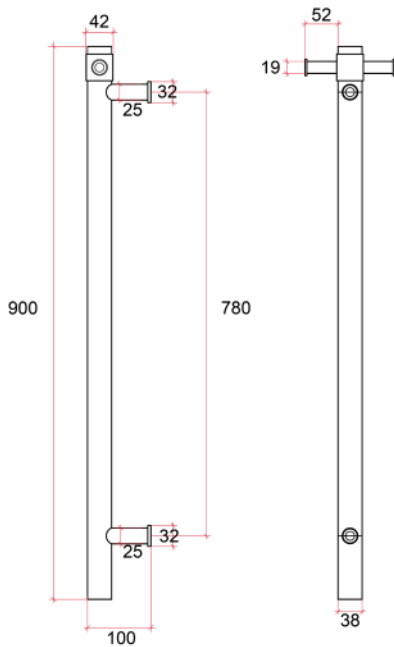

Thermorail 240V Vertical Towel Rail
Electric Heated Towel Rails for use in bathrooms

Note: All dimensions are in millimetres (mm)
Rails are sold individually. Hooks are removable.

Stock Code	Finish	Size (mm)	Output (W)	No. of Bars
VSH900HMW	Matt White	W142 x H900 x D100	22	1

Seven year warranty

Safe for use in bathrooms

Quality stainless steel

Safe for use in wet areas

Concealed wiring only

Vertical bar size

One towel per bar recommended

2m lead on rail

Optional removable hook

PLEASE NOTE: Specifications are for information purposes only. Whilst every effort has been made to ensure the product specifications are accurate, due to continuing product development and improvement, the specifications are subject to change. Specifications can be used to rough in and for timber supports in the wall however, we recommend no holes are drilled without having the product on site or verifying the details with the manufacturer. Thermogroup cannot be held liable or responsible for errors due to updated specifications.