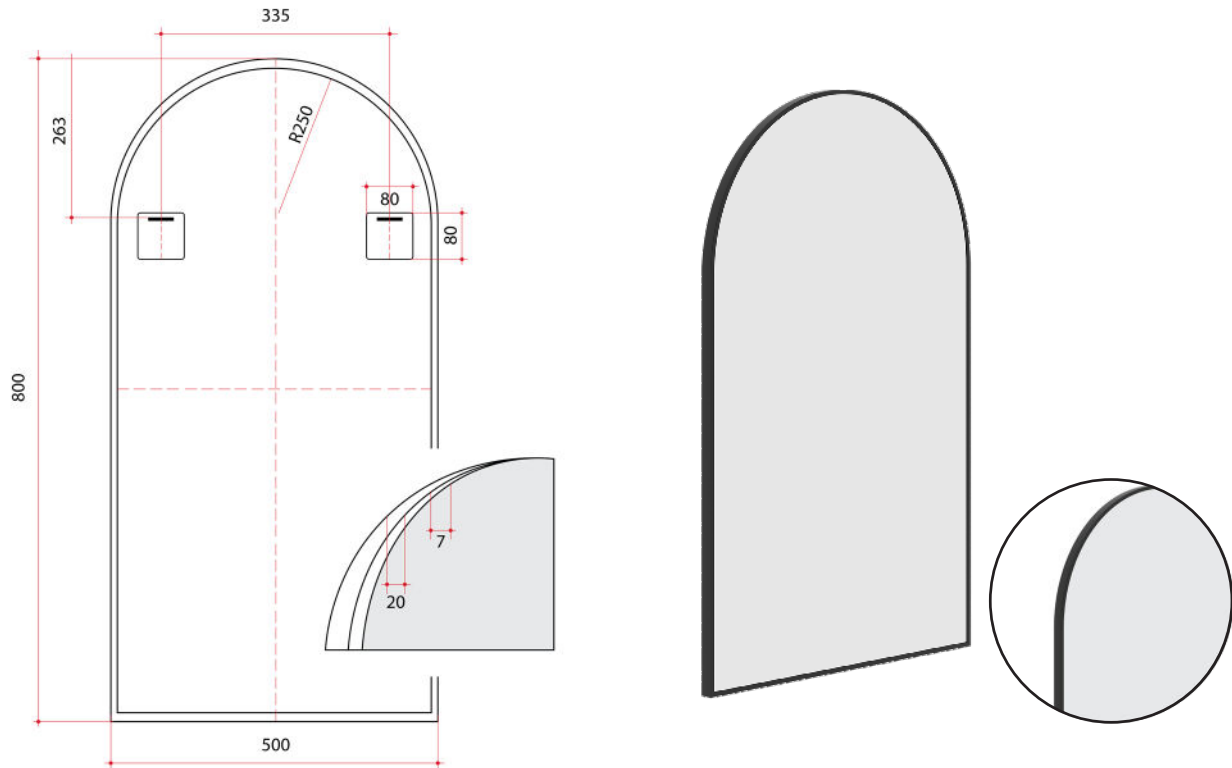

Juno Arch Framed Mirror

Aluminium Arch Black Framed Mirror With Demister

Note: All dimensions are in millimetres (mm)

Stock Code	Size (mm)	Shape	Output	Finish
JC5080BD	W500 x H800 x D20	Arch	38W	Black Anodised

Two year warranty

Safety backing film

Copper-free mirror

Portrait mounting only

Hanger fixing method

Demister included

Made in Europe

PLEASE NOTE: Specifications are for information purposes only. Whilst every effort has been made to ensure the product specifications are accurate, due to continuing product development and improvement the specifications are subject to change. Specifications can be used to rough in and fit timber supports in the wall however we recommend no holes are drilled without having the product on site or verifying the details with the manufacturer.

Thermogroup cannot be held liable or responsible for errors due to updated specifications.

Thermomirror Mirror Demister
Ultra-thin Demister Pad for use on Bathroom Mirrors

Stock Code	Size (mm)	Heat Output (W)	Voltage - Frequency
TM3545	350 x 450	38	220 - 240V 50Hz