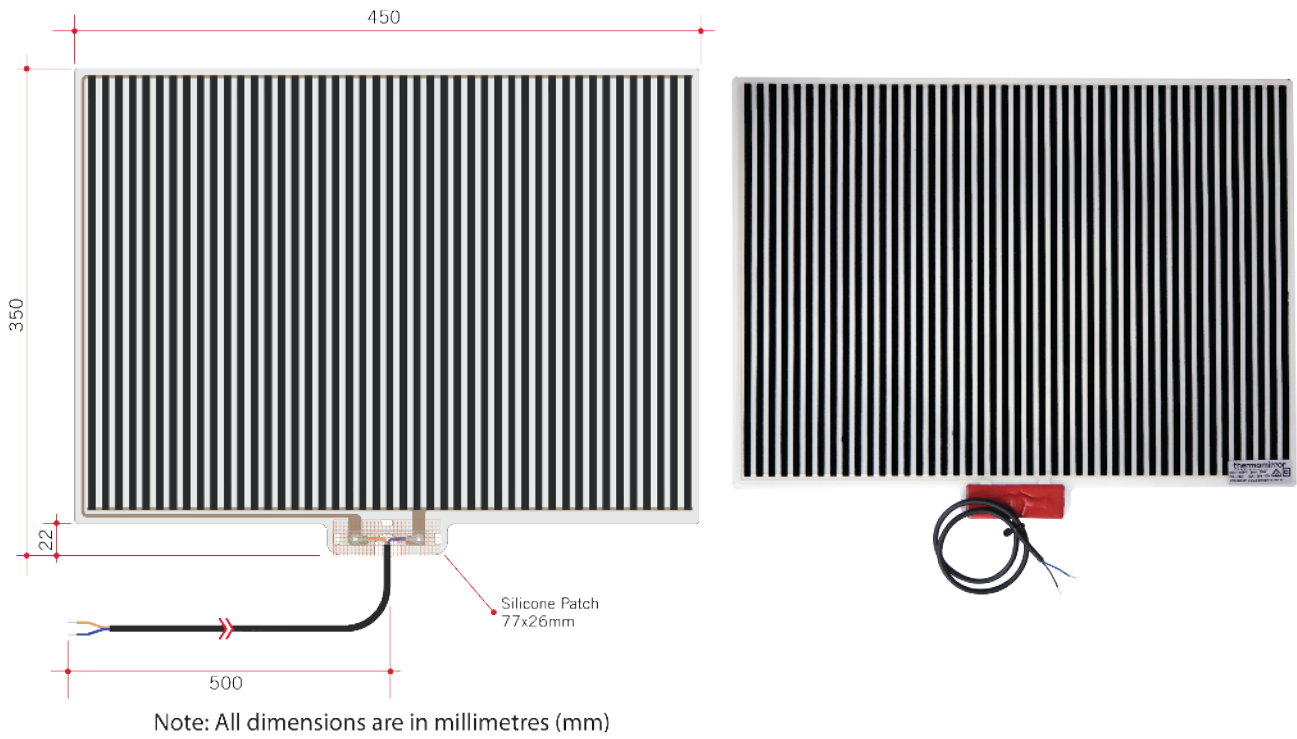

Juno Arch Framed Mirror

Aluminium Arch Black Framed Mirror With Demister

Note: All dimensions are in millimetres (mm)

Stock Code	Size (mm)	Shape	Output	Finish
JC5080BD	W500 x H800 x D20	Arch	38W	Black Anodised

Two year warranty

Safety backing film

Copper-free mirror

Portrait mounting only

Hanger fixing method

Demister included

Made in Europe

PLEASE NOTE: Specifications are for information purposes only. Whilst every effort has been made to ensure the product specifications are accurate, due to continuing product development and improvement the specifications are subject to change. Specifications can be used to rough in and fit timber supports in the wall however we recommend no holes are drilled without having the product on site or verifying the details with the manufacturer.

Thermogroup cannot be held liable or responsible for errors due to updated specifications.

Thermomirror Mirror Demister
Ultra-thin Demister Pad for use on Bathroom Mirrors

Stock Code	Size (mm)	Heat Output (W)	Voltage - Frequency
TM3545	350 x 450	38	220 - 240V 50Hz