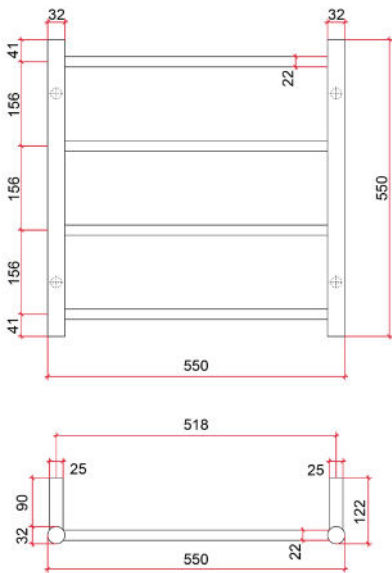

Thermorail 12V Ladder Towel Rail
Electric Heated Towel Rail for use in bathrooms

Note: All dimensions are in millimeters (mm)

Stock Code	Finish	Size (mm)	Output (W)	No. of Bars
SR2512	Polished Stainless Steel	W550 x H550 x D122	65	4

Seven year warranty

Safe for use in bathrooms

Quality stainless steel

Safe for use in wet areas

Concealed wiring on all legs

Horizontal and vertical bar sizes

Transformer included (12 month warranty)

1.5m lead on rail

PLEASE NOTE: Specifications are for information purposes only. Whilst every effort has been made to ensure the product specifications are accurate, due to continuing product development and improvement the specifications are subject to change. Specifications can be used to rough in and fit timber supports in the wall however we recommend no holes are drilled without having the product on site or verifying the details with the manufacturer. Thermogroup cannot be held liable or responsible for errors due to updated specifications.