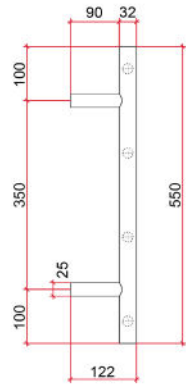

Thermorail 12V Ladder Towel Rail
Electric Heated Towel Rail for use in bathrooms

Note: All dimensions are in millimeters (mm)

Stock Code	Finish	Size (mm)	Output (W)	No. of Bars
SR2512	Polished Stainless Steel	W550 x H550 x D122	65	4

Seven year warranty

Safe for use in bathrooms

Quality stainless steel

Safe for use in wet areas

Concealed wiring on all legs

Horizontal and vertical bar sizes

Transformer included (12 month warranty)

1.5m lead on rail

PLEASE NOTE: Specifications are for information purposes only. Whilst every effort has been made to ensure the product specifications are accurate, due to continuing product development and improvement the specifications are subject to change. Specifications can be used to rough in and fit timber supports in the wall however we recommend no holes are drilled without having the product on site or verifying the details with the manufacturer. Thermogroup cannot be held liable or responsible for errors due to updated specifications.