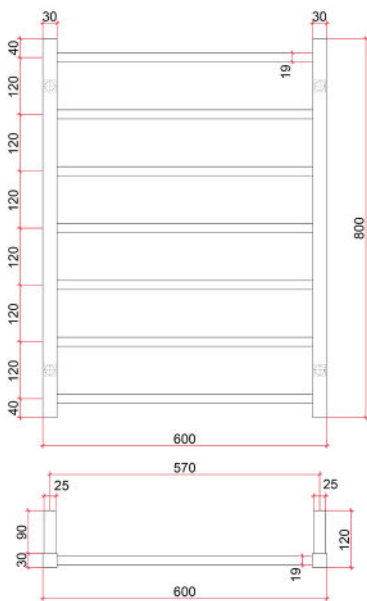

Thermorail 240V Ladder Towel Rail
Electric Heated Towel Rail for use in bathrooms

Note: All dimensions are in millimeters (mm)

Stock Code	Finish	Size (mm)	Output (W)	No. of Bars
SSB44M	Brushed Stainless Steel	W600 x H800 x D120	83	7

Seven year warranty

Safe for use in bathrooms

Quality stainless steel

Dry electric element

Hardwired or plug-in

Multiflex wiring on all legs

Horizontal and vertical bar sizes

1.8m lead on rail