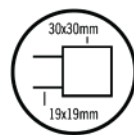

Thermorail 240V Ladder Towel Rail
Electric Heated Towel Rail for use in bathrooms

Note: All dimensions are in millimeters (mm)

Stock Code	Finish	Size (mm)	Output (W)	No. of Bars
SSB44M	Brushed Stainless Steel	W600 x H800 x D120	83	7

Seven year warranty

Safe for use in bathrooms

Quality stainless steel

Dry electric element

Hardwired or plug-in

Multiflex wiring on all legs

Horizontal and vertical bar sizes

1.8m lead on rail