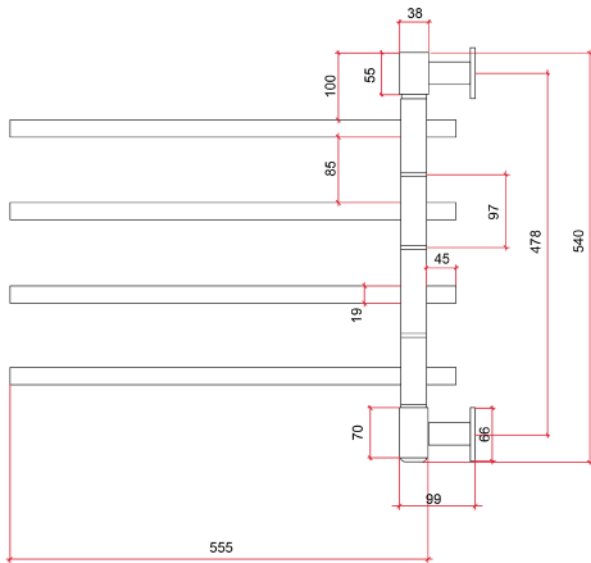

Thermorail Swivel Towel Rail
 Non-Heated Towel Rail for use in bathrooms

Note: All dimensions are in millimeters (mm)

| Stock Code | Finish | Size (mm) | No. of Bars |
|------------|--------------------------|-------------------|-------------|
| USV35 | Polished Stainless Steel | W600 x H540 x D99 | 4 |

Ten year warranty

Quality stainless steel

Horizontal and vertical bar sizes

Bars swivel independently

PLEASE NOTE: Specifications are for information purposes only. Whilst every effort has been made to ensure the product specifications are accurate, due to continuing product development and improvement the specifications are subject to change. Specifications can be used to rough in and fit timber supports in the wall however we recommend no holes are drilled without having the product on site or verifying the details with the manufacturer. Thermogroup cannot be held liable or responsible for errors due to updated specifications.