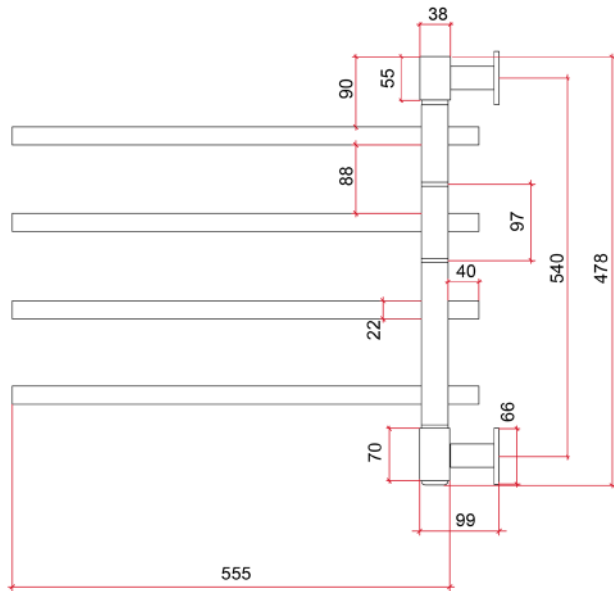

Thermorail Swivel Towel Rail
 Non-Heated Towel Rail for use in bathrooms

Note: All dimensions are in millimeters (mm)

Stock Code	Finish	Size (mm)	No. of Bars
USV24	Polished Stainless Steel	W600 x H540 x D99	4

Ten year warranty

Quality stainless steel

Bars swivel independently

Horizontal and vertical bar sizes

PLEASE NOTE: Specifications are for information purposes only. Whilst every effort has been made to ensure the product specifications are accurate, due to continuing product development and improvement the specifications are subject to change. Specifications can be used to rough in and fit timber supports in the wall however we recommend no holes are drilled without having the product on site or verifying the details with the manufacturer. Thermogroup cannot be held liable or responsible for errors due to updated specifications.