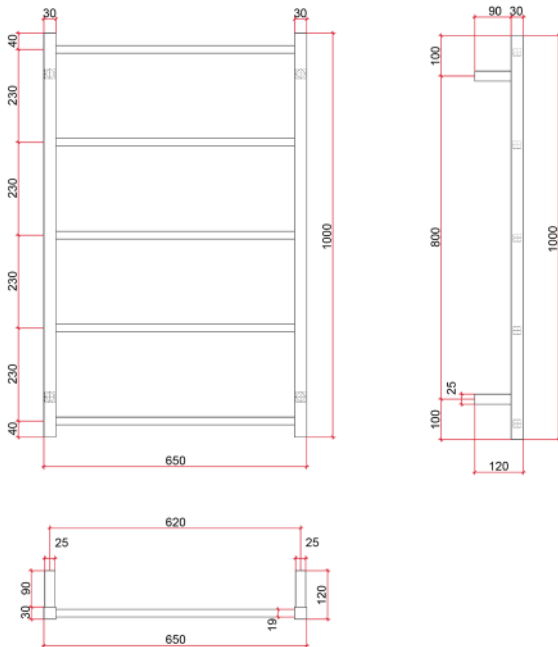

Thermorail Ladder Towel Rail
 Non-Heated Towel Rail for use in bathrooms

Note: All dimensions are in millimeters (mm)

Stock Code	Finish	Size (mm)	No. of Bars
USS56B	Matt Black	W650 x H1000 x D120	5

Seven year warranty

Quality stainless steel

Horizontal and vertical bar sizes

PLEASE NOTE: Specifications are for information purposes only. Whilst every effort has been made to ensure the product specifications are accurate, due to continuing product development and improvement the specifications are subject to change. Specifications can be used to rough in and fit timber supports in the wall however we recommend no holes are drilled without having the product on site or verifying the details with the manufacturer. Thermogroup cannot be held liable or responsible for errors due to updated specifications.