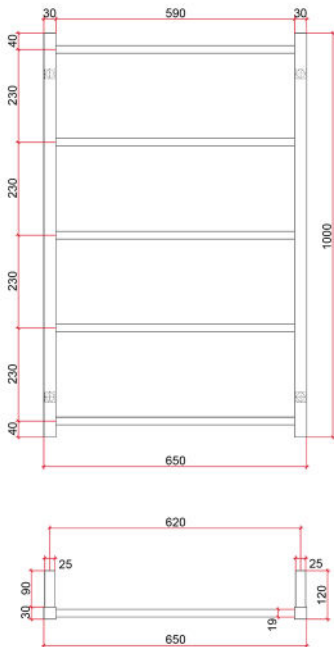

Thermorail Ladder Towel Rail
Non-Heated Towel Rail for use in bathrooms

Note: All dimensions are in millimeters (mm)

Stock Code	Finish	Size (mm)	No. of Bars
USS56	Polished Stainless Steel	W650 x H1000 x D120	5

Ten year warranty

Quality stainless steel

Horizontal and vertical bar sizes

PLEASE NOTE: Specifications are for information purposes only. Whilst every effort has been made to ensure the product specifications are accurate, due to continuing product development and improvement the specifications are subject to change. Specifications can be used to rough in and fit timber supports in the wall however we recommend no holes are drilled without having the product on site or verifying the details with the manufacturer. Thermogroup cannot be held liable or responsible for errors due to updated specifications.