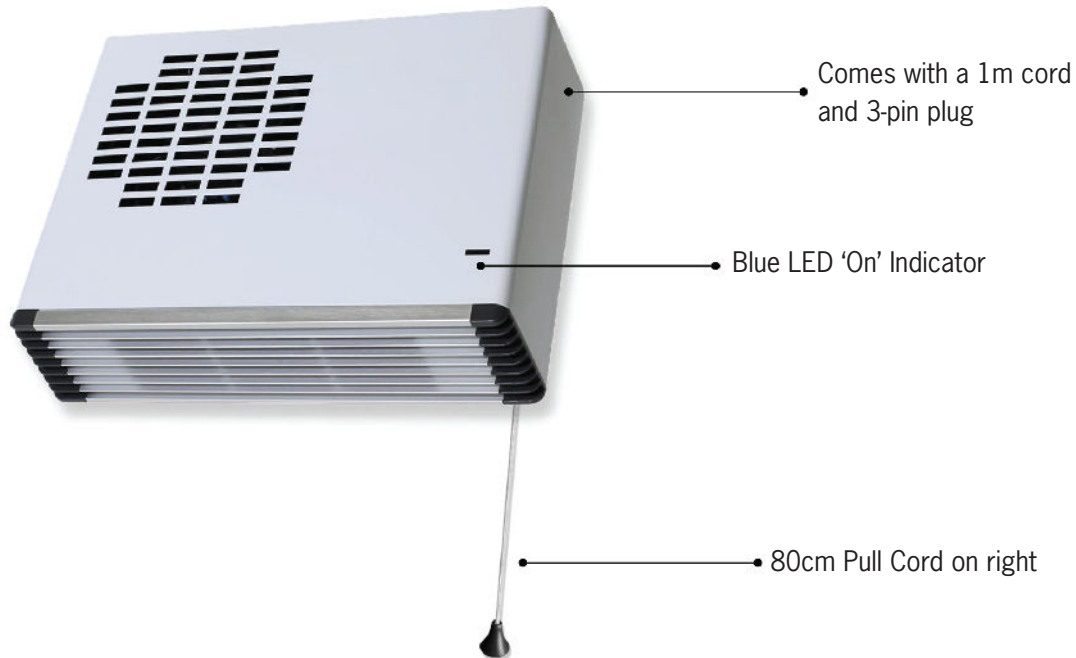

Thermofan Bathroom Heater

Electric Fan Heater designed to heat quickly

Stock Code	Size (mm)	Output (W)	Colour
TF2400W	H200 x W270 x D110	2400	White

Two year warranty

Protection rating

Room size Thermofan can heat

Hardwired or plug-in

Lead length