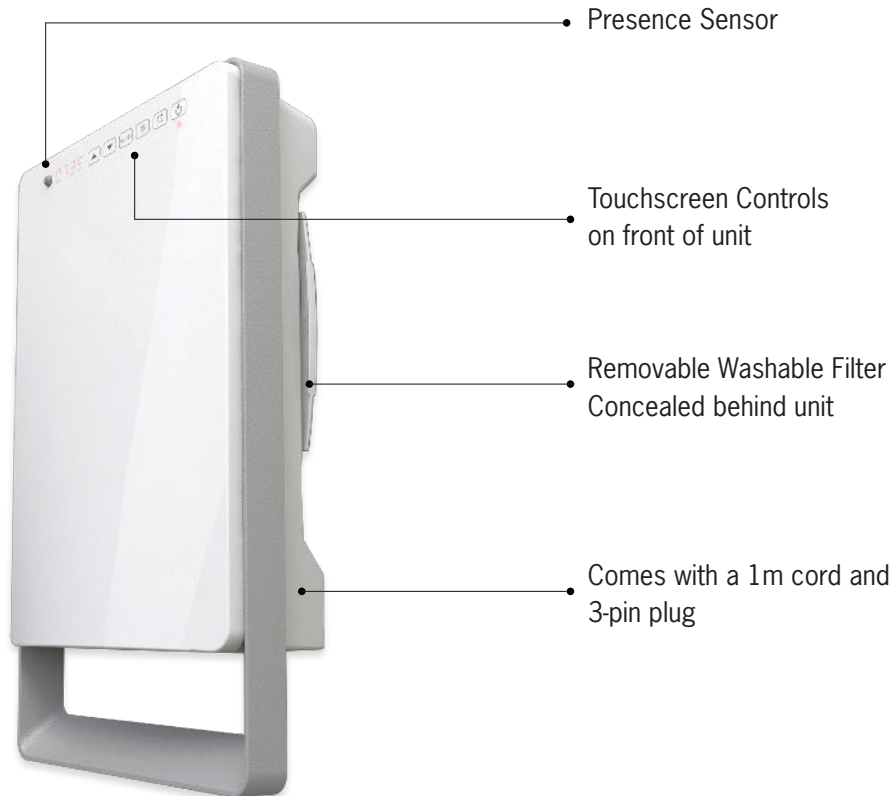

Thermofan Bathroom Heater
Electric Fan Heater designed to heat quickly

Stock Code	Size (mm)	Output (W)	Colour
TF1800	H450 x W270 x D110	1800	White with Grey Surround

Two year warranty

Protection rating

Room size Thermofan can heat

Hardwired or plug-in

Lead length