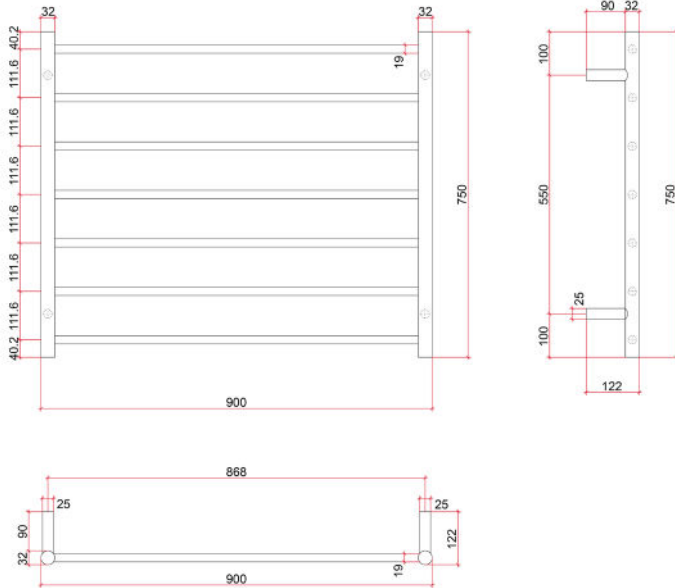

Thermorail 240V Ladder Towel Rail
Electric Heated Towel Rail for use in bathrooms

Note: All dimensions are in millimeters (mm)

Stock Code	Finish	Size (mm)	Output (W)	No. of Bars
SR93M	Polished Stainless Steel	W900 x H750 x D122	100	7

Ten year warranty

Safe for use in bathrooms

Quality stainless steel

Dry electric element

Hardwired or plug-in

Multiflex wiring on all legs

Horizontal and vertical bar sizes

1.8m lead on rail

PLEASE NOTE: Specifications are for information purposes only. Whilst every effort has been made to ensure the product specifications are accurate, due to continuing product development and improvement the specifications are subject to change. Specifications can be used to rough in and fit timber supports in the wall however we recommend no holes are drilled without having the product on site or verifying the details with the manufacturer. Thermogroup cannot be held liable or responsible for errors due to updated specifications.