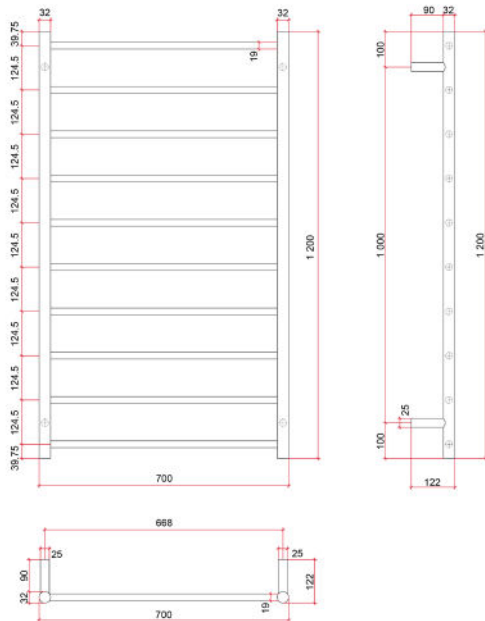

Thermorail 240V Ladder Towel Rail
Electric Heated Towel Rail for use in bathrooms

Note: All dimensions are in millimeters (mm)

Stock Code	Finish	Size (mm)	Output (W)	No. of Bars
SR69M	Polished Stainless Steel	W700 x H1200 x D122	128	10

Ten year warranty

Safe for use in bathrooms

Quality stainless steel

Dry electric Element

Hardwired or plug-in

Multiflex wiring on all legs

Horizontal and vertical bar sizes

1.8m lead on rail

PLEASE NOTE: Specifications are for information purposes only. Whilst every effort has been made to ensure the product specifications are accurate, due to continuing product development and improvement the specifications are subject to change. Specifications can be used to rough in and fit timber supports in the wall however we recommend no holes are drilled without having the product on site or verifying the details with the manufacturer. Thermogroup cannot be held liable or responsible for errors due to updated specifications.