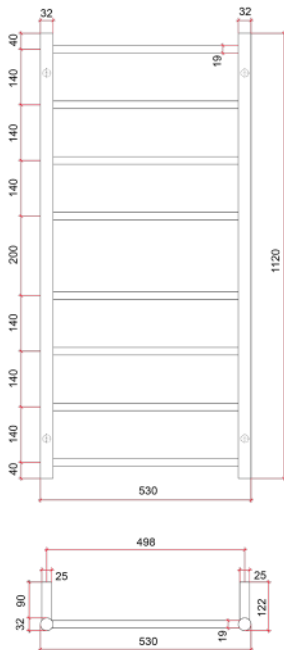

**Thermorail 240V Ladder Towel Rail**  
Electric Heated Towel Rail for use in bathrooms

Note: All dimensions are in millimeters (mm)

Stock Code	Finish	Size (mm)	Output (W)	No. of Bars
SR27M	Polished Stainless Steel	W530 x H1120 x D122	80	8

Ten year warranty

Safe for use in bathrooms

Quality stainless steel

Dry electric element

Hardwired or plug-in

Multiflex wiring on all legs

Horizontal and vertical bar sizes

1.8m lead on rail

**PLEASE NOTE:** Specifications are for information purposes only. Whilst every effort has been made to ensure the product specifications are accurate, due to continuing product development and improvement the specifications are subject to change. Specifications can be used to rough in and fit timber supports in the wall however we recommend no holes are drilled without having the product on site or verifying the details with the manufacturer. Thermogroup cannot be held liable or responsible for errors due to updated specifications.