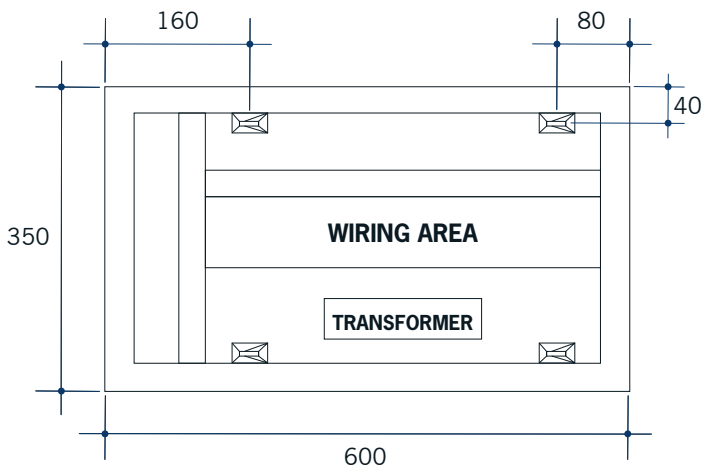

# Ablaze Premium Back-lit Mirrors

Stock Code	Light	Size (mm)	Output (W)
S500C	Cool	W750 x H500 x D45	35 Watts

**Please note:** Mirrors will need to be installed in accordance with the Installation Guide. Ablaze does not take responsibility for incorrect installation of these mirrors.