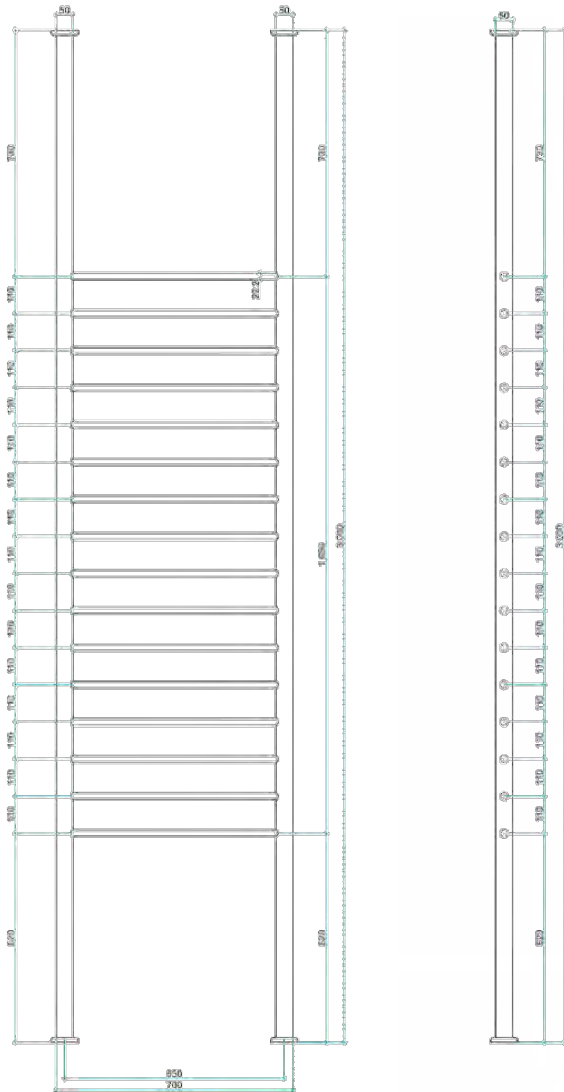

# Thermorail Floor-to-Ceiling Towel Rails

Electric Heated Towel Rails for use in bathrooms

Stock Code	Finish	Size (mm)	Output (W)	No. of Bars
FC70R	Polished Stainless Steel	W700 x H2400x3000 x D50	30 Watts	1

**Please note:** Specifications are for information purposes only. Whilst every effort has been made to ensure the product specifications are accurate, due to continuing product development and improvement the specifications are subject to change. Specifications can be used to rough in and fit timber supports in the wall however we recommend no holes are drilled without having the product on site or verifying the details with the manufacturer. Thermogroup cannot be held liable or responsible for errors due to updated specifications