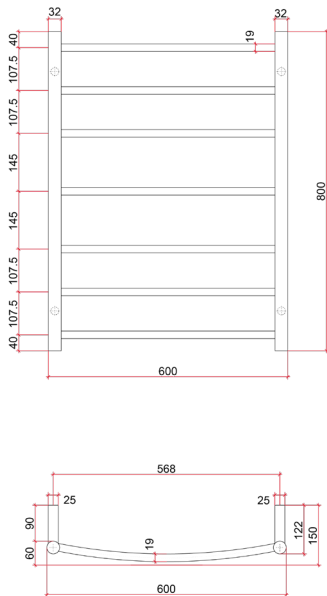

Thermorail 240V Ladder Towel Rail
Electric Heated Towel Rail for use in bathrooms

Note: All dimensions are in millimeters (mm)

Stock Code	Finish	Size (mm)	Output (W)	No. of Bars
CR44M	Polished Stainless Steel	W600 x H800 x D150	80	7

Ten year warranty

Safe for use in bathrooms

Quality stainless steel

Dry electric Element

Hardwired or plug-in

Multiflex wiring on all legs

Horizontal and vertical bar sizes

1.8m lead on rail