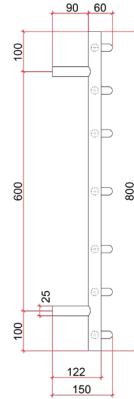

Thermorail 240V Ladder Towel Rail
Electric Heated Towel Rail for use in bathrooms

Note: All dimensions are in millimeters (mm)

Stock Code	Finish	Size (mm)	Output (W)	No. of Bars
CR44M	Polished Stainless Steel	W600 x H800 x D150	80	7

Ten year warranty

Safe for use in bathrooms

Quality stainless steel

Dry electric Element

Hardwired or plug-in

Multiflex wiring on all legs

Horizontal and vertical bar sizes

1.8m lead on rail

PLEASE NOTE: Specifications are for information purposes only. Whilst every effort has been made to ensure the product specifications are accurate, due to continuing product development and improvement the specifications are subject to change. Specifications can be used to rough in and fit timber supports in the wall however we recommend no holes are drilled without having the product on site or verifying the details with the manufacturer. Thermogroup cannot be held liable or responsible for errors due to updated specifications.