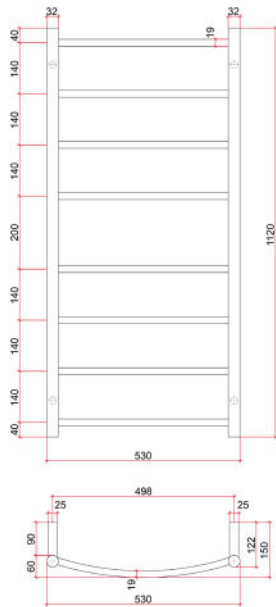

Thermorail 240V Ladder Towel Rail
Electric Heated Towel Rail for use in bathrooms

Note: All dimensions are in millimeters (mm)

Stock Code	Finish	Size (mm)	Output (W)	No. of Bars
CR27M	Polished Stainless Steel	W530 x H1120 x D150	82	8

Ten year warranty

Safe for use in bathrooms

Quality stainless steel

Dry electric Element

Hardwired or plug-in

Multiflex wiring on all legs

Horizontal and vertical bar sizes

1.8m lead on rail

PLEASE NOTE: Specifications are for information purposes only. Whilst every effort has been made to ensure the product specifications are accurate, due to continuing product development and improvement the specifications are subject to change. Specifications can be used to rough in and fit timber supports in the wall however we recommend no holes are drilled without having the product on site or verifying the details with the manufacturer. Thermogroup cannot be held liable or responsible for errors due to updated specifications.