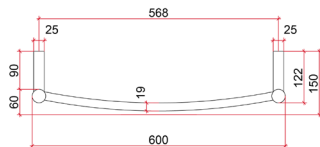

**Thermorail 240V Ladder Towel Rail**  
Electric Heated Towel Rail for use in bathrooms

Note: All dimensions are in millimeters (mm)

Stock Code	Finish	Size (mm)	Output (W)	No. of Bars
BC44M	Polished Stainless Steel	W600 x H800 x D150	80	7

**Seven year warranty**

**Safe for use in bathrooms**

**Quality stainless steel**

**Dry electric element**

**Hardwired or plug-in**

**Multiflex wiring on all legs**

**Horizontal and vertical bar sizes**

**1.8m lead on rail**