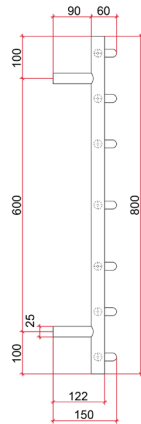

**Thermorail 240V Ladder Towel Rail**  
Electric Heated Towel Rail for use in bathrooms

Note: All dimensions are in millimeters (mm)

Stock Code	Finish	Size (mm)	Output (W)	No. of Bars
BC44M	Polished Stainless Steel	W600 x H800 x D150	80	7

**Seven year warranty**

**Safe for use in bathrooms**

**Quality stainless steel**

**Dry electric element**

**Hardwired or plug-in**

**Multiflex wiring on all legs**

**Horizontal and vertical bar sizes**

**1.8m lead on rail**

**PLEASE NOTE:** Specifications are for information purposes only. Whilst every effort has been made to ensure the product specifications are accurate, due to continuing product development and improvement the specifications are subject to change. Specifications can be used to rough in and fit timber supports in the wall however we recommend no holes are drilled without having the product on site or verifying the details with the manufacturer. Thermogroup cannot be held liable or responsible for errors due to updated specifications.