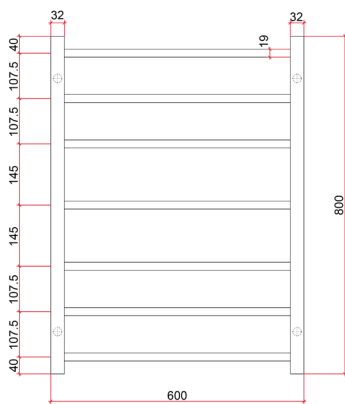

**Thermorail 240V Ladder Towel Rail**  
Electric Heated Towel Rail for use in bathrooms

Note: All dimensions are in millimeters (mm)

Stock Code	Finish	Size (mm)	Output (W)	No. of Bars
BC44M	Polished Stainless Steel	W600 x H800 x D150	80	7

**Seven year warranty**

**Safe for use in bathrooms**

**Quality stainless steel**

**Dry electric element**

**Hardwired or plug-in**

**Multiflex wiring on all legs**

**Horizontal and vertical bar sizes**

**1.8m lead on rail**